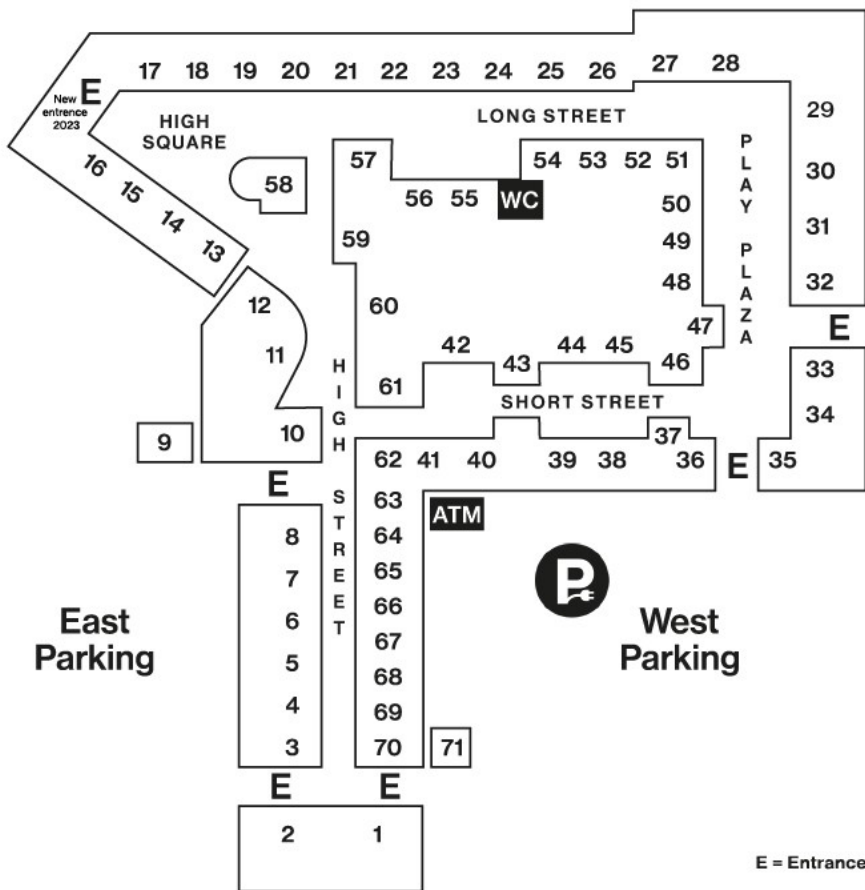

E18  
ENKÖPINGSVÄGEN

E = Entrance

F  
L  
Y  
G  
I  
N  
F  
A  
R  
T  
E  
N

**A - Ö**

Adidas	28	Lacoste
Alm'n	27	Le Creuset
Barbour	70	Levis
Bergans of Norway	21	Lexington
Björn Borg	11	Lindt
Bruun & Stengade	68	Lyle & Scott
By Malene Birger	67	Marc O'Polo
Calvin Klein	8	MNO Sports
Champion	19	Morris
Clarks	57	Newhouse
Company's	61	Nike
Didriksons	4	Nudie Jeans
Ecco	17	Oscar Jacobson
Eton	64	Oscar of Sweden
Filippa K	60	Peak Performance
Fourfield Premium Outlet	70	Puma
Gant	34	Sail Racing
Golf Outlets	53	Samsonite
Guess	7	Samsøe Samsøe
Haglöfs	52	Sand
Happy Socks	63	Skechers
Headspot	56	The Body Shop
Hollies	46	Timberland
Home & Cook	22	Tommy Hilfiger
Hugo Boss	1	Twilfit
Hunkemöller	65	Under Armour
Ideal of Sweden	54	Ur & Smycken
Iittala Outlet	9	Vagabond
J.Lindeberg	32	Villeroy & Boch
John Henrik	66	WMF

**Food hall**

40 Babas	29
47 Boba Manga	29
49 Desi Tarka	29
51 Dirty Dough	29
62 Farsans Streetfood	29
31 Hawaii Poké	29
69 Wok Kitchen	29
33	
6 <b>Mat och fika</b>	
36 Espresso House	2
10 Grillen	71
25 Mevan kolgrill	30
43 Wayne's Coffee	58